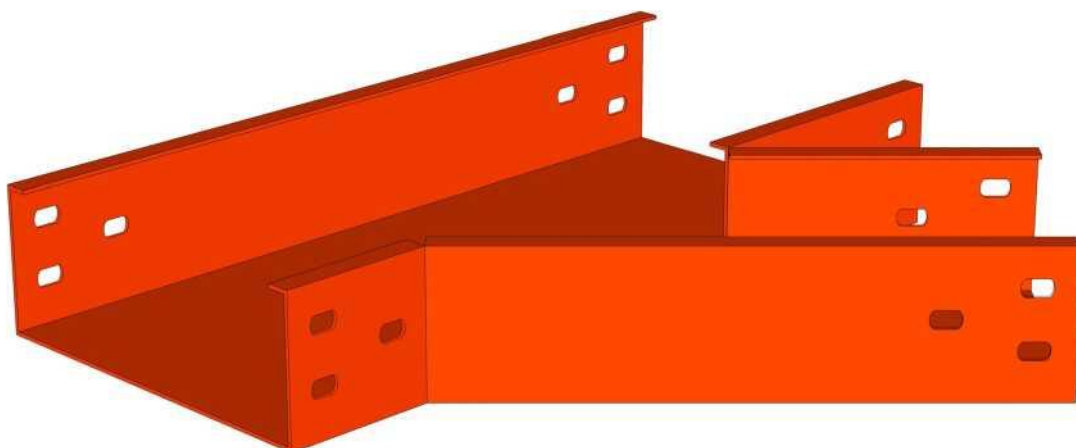

Chữ Y 45° phải