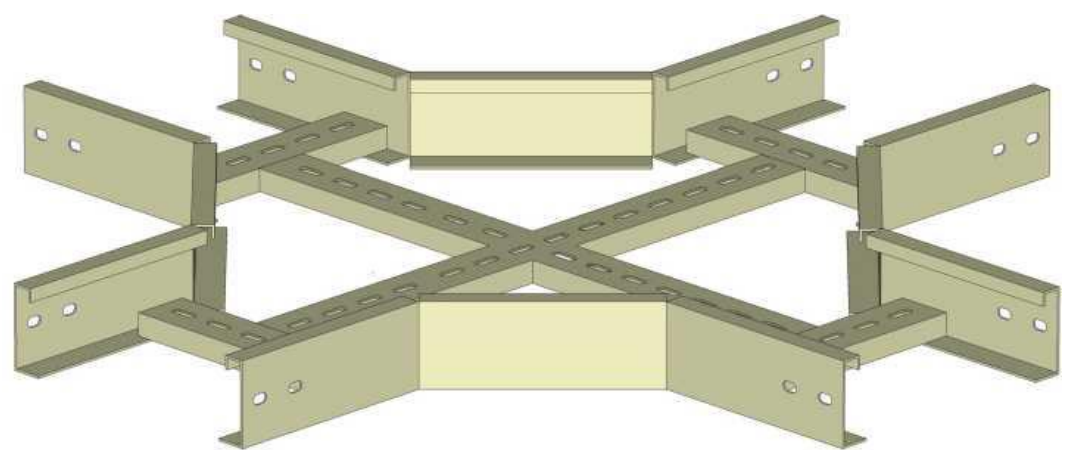

Besides, the shape of the cable tray ladder is quite simple and sturdy. So you can easily move it around the building. The included accessories are also quite diverse, easy to disassemble and assemble by hand, thus shortening construction time.

Nối giảm đều

Nối giảm bên phải

Nối giảm bên trái

Cable Tray

Lỗ nối dạng 1 (Mặc định)

Hole type 1 (Default)

Lỗ nối dạng 2 (Theo yêu cầu)

Hole type 2 (On request)

Lỗ nối dạng 3 (Theo yêu cầu)

Hole type 3 (On request)

PHYSICAL SPECIFICATIONS

Physical	H (mm)	W (mm)	T (mm)
TC50x100x1.0	50	100	1.0
TC50x150x1.0	50	150	1.0
TC50x200x1.2	50	200	1.2
TC50x300x1.2	50	300	1.2
TC75x150x1.2	75	150	1.2
TC75x200x1.2	75	200	1.2
TC75x300x1.5	75	300	1.5
TC100x200x1.2	100	200	1.2
TC100x300x1.5	100	300	1.5
TC100x400x2.0	100	400	2.0
TC100x500x2.0	100	500	2.0
TC100x600x2.0	100	600	2.0
TC100x700x2.5	100	700	2.5
TC100x800x2.5	100	800	2.5
TC100x900x3.0	100	900	3.0
TC100x1000x3.0	100	1000	3.0
TC100x1200x3.0	100	1200	3.0
TC150x200x1.2	150	200	1.2
TC150x300x1.5	150	300	1.5
TC150x400x2.0	150	400	2.0
TC150x500x2.0	150	500	2.0
TC150x600x2.0	150	600	2.0
TC150x700x2.5	150	700	2.5

Co ngang

Co ngang 45°

Co lôn

Co xuống

Tê ngang

Tê xuống

Ngã tư

Nối giảm đều