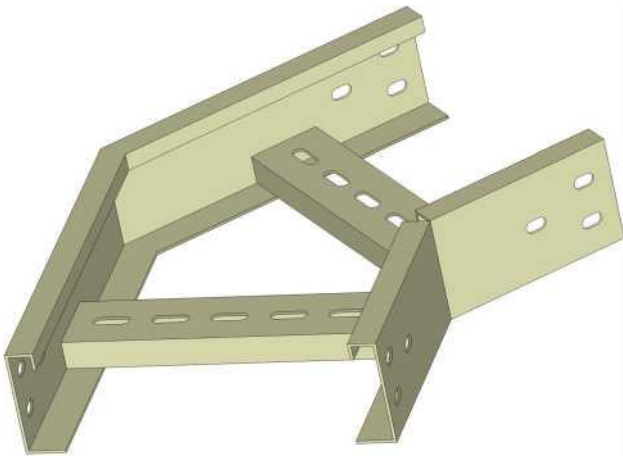

Co ngang 45°