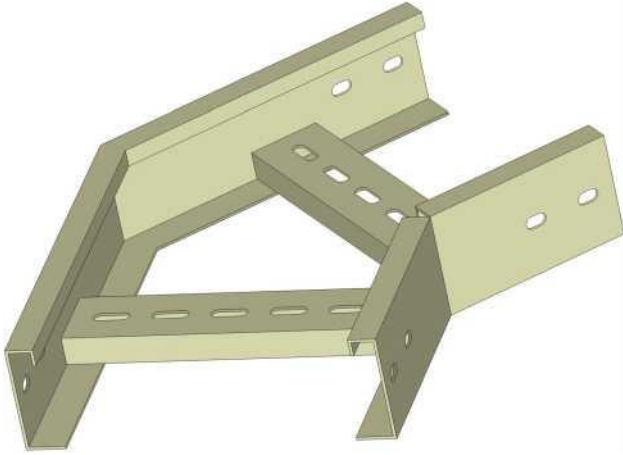

Co ngang 45°