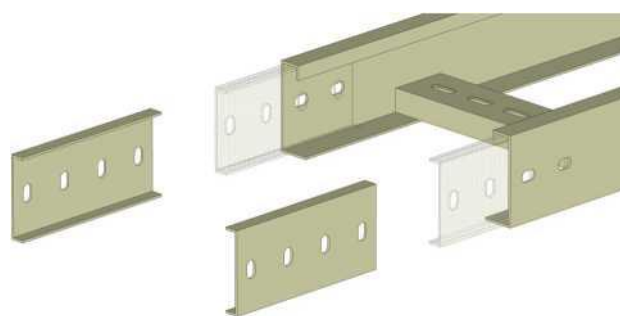

Lỗ nối dạng 2 (Theo yêu cầu)

Hole type 2 (On request)

Lỗ nối dạng 3 (Theo yêu cầu)

Hole type 3 (On request)

PHYSICAL SPECIFICATIONS

Physical	H (mm)	W (mm)	T (mm)
MC40x60x0.8	40	60	0.8
MC50x50x0.8	50	50	0.8
MC50x75x0.8	50	75	0.8
MC50x100x0.8	50	100	0.8
MC50x150x1.0	50	150	1.0
MC50x200x1.0	50	200	1.0
MC50x300x1.2	50	300	1.2
MC75x75x0.8	75	75	0.8
MC75x100x1.0	75	100	1.0
MC75x150x1.0	75	150	1.0
MC75x200x1.2	75	200	1.2
MC75x300x1.5	75	300	1.5
MC100x100x1.0	100	100	1.0
MC100x150x1.0	100	150	1.0
MC100x200x1.2	100	200	1.2
MC100x300x1.5	100	300	1.5
MC100x400x2.0	100	400	2.0
MC100x500x2.0	100	500	2.0
MC150x150x1.2	150	150	1.2
MC150x200x1.2	150	200	1.2
MC150x300x1.5	150	300	1.5
MC150x400x2.0	150	400	2.0
MC150x500x2.0	150	500	2.0

Nối giảm đều

Nối giảm bên phải

Nối giảm bên trái

Cable Tray

Lỗ nối dạng 1 (Mặc định)

Hole type 1 (Default)

Lỗ nối dạng 2 (Theo yêu cầu)

Hole type 2 (On request)

Lỗ nối dạng 3 (Theo yêu cầu)

Hole type 3 (On request)

PHYSICAL SPECIFICATIONS

Physical	H (mm)	W (mm)	T (mm)
TC50x100x1.0	50	100	1.0
TC50x150x1.0	50	150	1.0
TC50x200x1.2	50	200	1.2
TC50x300x1.2	50	300	1.2
TC75x150x1.2	75	150	1.2
TC75x200x1.2	75	200	1.2
TC75x300x1.5	75	300	1.5
TC100x200x1.2	100	200	1.2
TC100x300x1.5	100	300	1.5
TC100x400x2.0	100	400	2.0
TC100x500x2.0	100	500	2.0
TC100x600x2.0	100	600	2.0
TC100x700x2.5	100	700	2.5
TC100x800x2.5	100	800	2.5
TC100x900x3.0	100	900	3.0
TC100x1000x3.0	100	1000	3.0
TC100x1200x3.0	100	1200	3.0
TC150x200x1.2	150	200	1.2
TC150x300x1.5	150	300	1.5
TC150x400x2.0	150	400	2.0
TC150x500x2.0	150	500	2.0
TC150x600x2.0	150	600	2.0
TC150x700x2.5	150	700	2.5