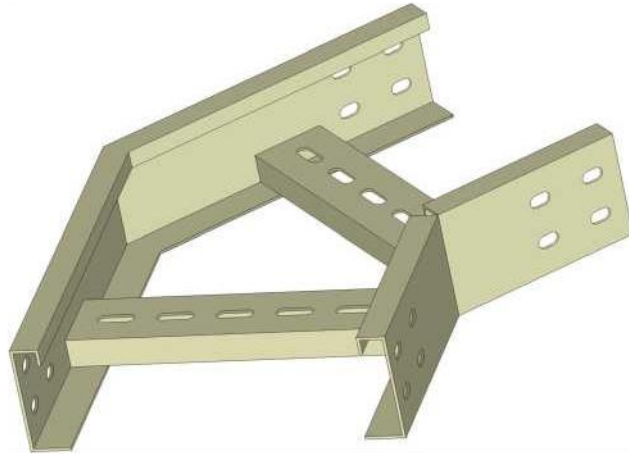

Co ngang 45°