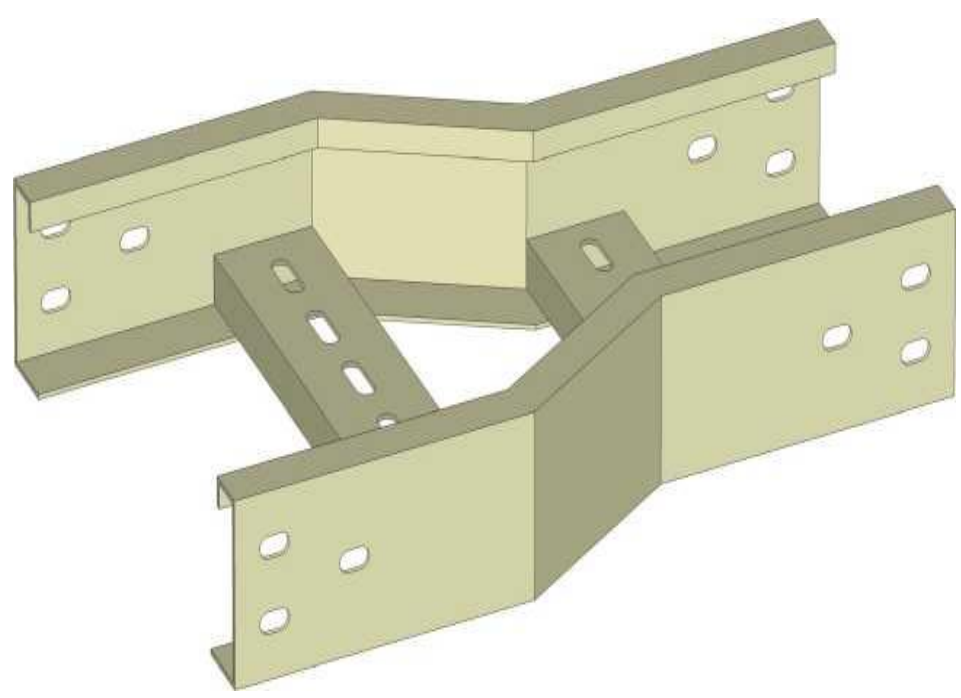

Besides, the shape of the cable tray ladder is quite simple and sturdy. So you can easily move it around the building. The included accessories are also quite diverse, easy to disassemble and assemble by hand, thus shortening construction time.

Nối giảm đều

Nối giảm bên phải

Nối giảm bên trái

Cable Tray

Lỗ nối dạng 1 (Mặc định)

Hole type 1 (Default)

Lỗ nối dạng 2 (Theo yêu cầu)

Hole type 2 (On request)

Lỗ nối dạng 3 (Theo yêu cầu)

Hole type 3 (On request)

PHYSICAL SPECIFICATIONS

Physical	H (mm)	W (mm)	T (mm)
TC50x100x1.0	50	100	1.0
TC50x150x1.0	50	150	1.0
TC50x200x1.2	50	200	1.2
TC50x300x1.2	50	300	1.2
TC75x150x1.2	75	150	1.2
TC75x200x1.2	75	200	1.2
TC75x300x1.5	75	300	1.5
TC100x200x1.2	100	200	1.2
TC100x300x1.5	100	300	1.5
TC100x400x2.0	100	400	2.0
TC100x500x2.0	100	500	2.0
TC100x600x2.0	100	600	2.0
TC100x700x2.5	100	700	2.5
TC100x800x2.5	100	800	2.5
TC100x900x3.0	100	900	3.0
TC100x1000x3.0	100	1000	3.0
TC100x1200x3.0	100	1200	3.0
TC150x200x1.2	150	200	1.2
TC150x300x1.5	150	300	1.5
TC150x400x2.0	150	400	2.0
TC150x500x2.0	150	500	2.0
TC150x600x2.0	150	600	2.0
TC150x700x2.5	150	700	2.5

Co ngang

Co ngang 45°

Co lôn

Co xuống

Tê ngang

Tê xuống

Ngã tư

Nối giảm đều