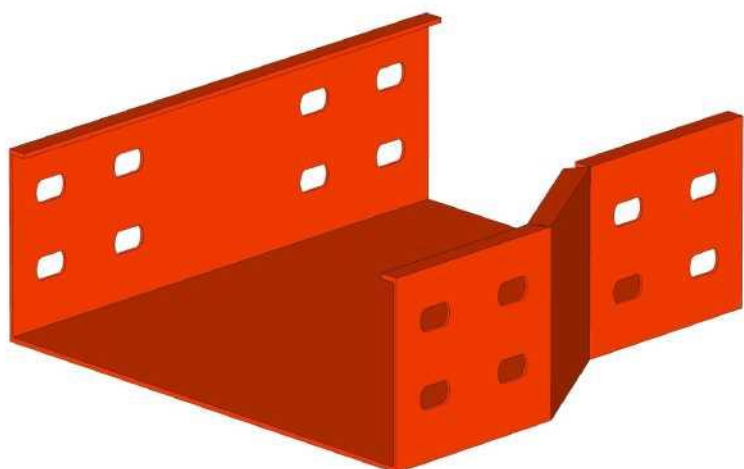

AIEMC Cable ladders and trays are devices used to support, arrange, and manage electrical wires, cables, network cables, signal cables, etc. of a project. This product provides safety for cables and people when operating, eliminating the risk of scratches or tearing of the cable cover, saving space, time and maintenance and installation costs.

Besides, the shape of the cable tray ladder is quite simple and sturdy. So you can easily move it around the building. The included accessories are also quite diverse, easy to disassemble and assemble by hand, thus shortening construction time.

Nối giảm đều

Nối giảm bên phải

Nối giảm bên trái

Cable Tray

Lỗ nối dạng 1 (Mặc định)

Hole type 1 (Default)

Lỗ nối dạng 2 (Theo yêu cầu)

Hole type 2 (On request)