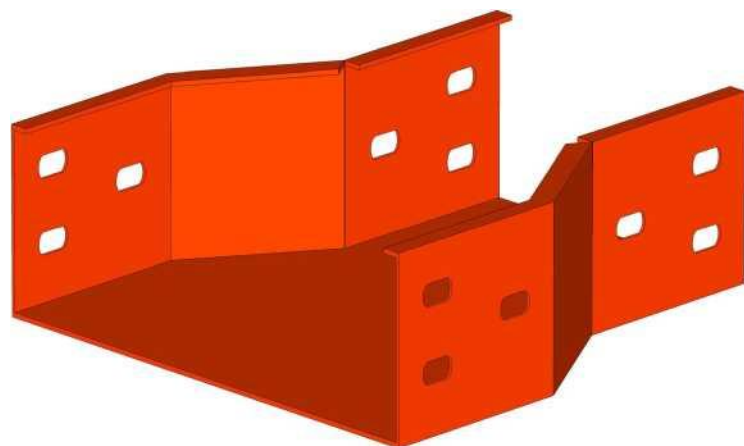

AIEMC Cable ladders and trays are devices used to support, arrange, and manage electrical wires, cables, network cables, signal cables, etc. of a project. This product provides safety for cables and people when operating, eliminating the risk of scratches or tearing of the cable cover, saving space, time and maintenance and installation costs.

Besides, the shape of the cable tray ladder is quite simple and sturdy. So you can easily move it around the building. The included accessories are also quite diverse, easy to disassemble and assemble by hand, thus shortening construction time.

Nối giảm đều

Nối giảm bên phải

Nối giảm bên trái

Cable Tray

Lỗ nối dạng 1 (Mặc định)

Hole type 1 (Default)

Lỗ nối dạng 2 (Theo yêu cầu)

Hole type 2 (On request)