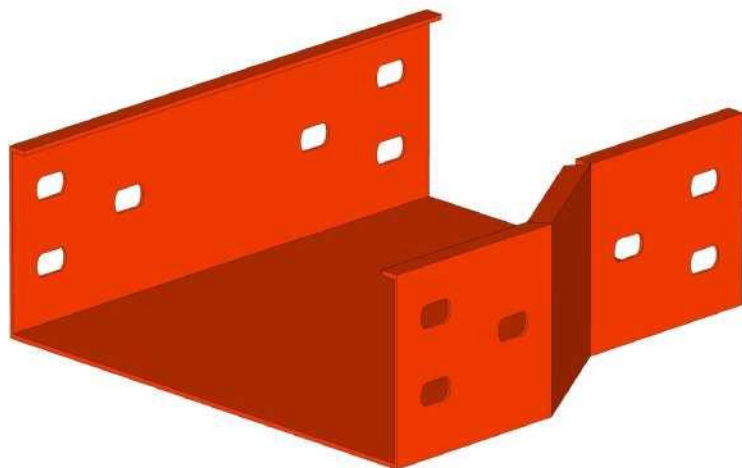

AIEMC Cable ladders and trays are devices used to support, arrange, and manage electrical wires, cables, network cables, signal cables, etc. of a project. This product provides safety for cables and people when operating, eliminating the risk of scratches or tearing of the cable cover, saving space, time and maintenance and installation costs.

Besides, the shape of the cable tray ladder is quite simple and sturdy. So you can easily move it around the building. The included accessories are also quite diverse, easy to disassemble and assemble by hand, thus shortening construction time.

Nối giảm đều

Nối giảm bên phải

Nối giảm bên trái

Cable Tray

Lỗ nối dạng 1 (Mặc định)

Hole type 1 (Default)

Lỗ nối dạng 2 (Theo yêu cầu)

Hole type 2 (On request)