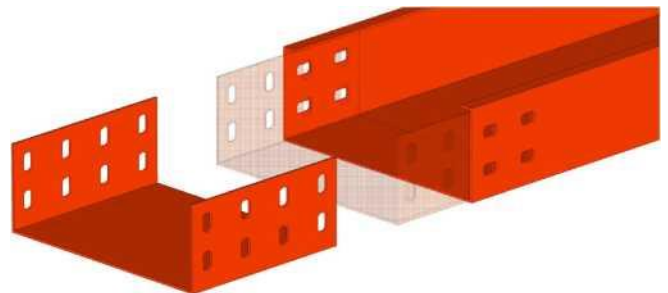

AIEMC Cable ladders and trays are devices used to support, arrange, and manage electrical wires, cables, network cables, signal cables, etc. of a project. This product provides safety for cables and people when operating, eliminating the risk of scratches or tearing of the cable cover, saving space, time and maintenance and installation costs.

Besides, the shape of the cable tray ladder is quite simple and sturdy. So you can easily move it around the building. The included accessories are also quite diverse, easy to disassemble and assemble by hand, thus shortening construction time.

APPLICATIONS

- Máng cáp là hệ thống máng dẫn dùng cho việc lắp đặt dây cáp điện trong các nhà máy, chung cư, cao ốc...
- Trung tâm dữ liệu
- Hệ thống điều hòa

Cable Tray

Lỗ nối dạng 1 (Mặc định)

Hole type 1 (Default)

Lỗ nối dạng 2 (Theo yêu cầu)

Hole type 2 (On request)

Lỗ nối dạng 3 (Theo yêu cầu)

Hole type 3 (On request)

PHYSICAL SPECIFICATIONS

Physical	H (mm)	W (mm)	T (mm)
MC40x60x0.8	40	60	0.8
MC50x50x0.8	50	50	0.8
MC50x75x0.8	50	75	0.8
MC50x100x0.8	50	100	0.8
MC50x150x1.0	50	150	1.0
MC50x200x1.0	50	200	1.0
MC50x300x1.2	50	300	1.2
MC75x75x0.8	75	75	0.8
MC75x100x1.0	75	100	1.0
MC75x150x1.0	75	150	1.0
MC75x200x1.2	75	200	1.2
MC75x300x1.5	75	300	1.5
MC100x100x1.0	100	100	1.0
MC100x150x1.0	100	150	1.0
MC100x200x1.2	100	200	1.2
MC100x300x1.5	100	300	1.5
MC100x400x2.0	100	400	2.0
MC100x500x2.0	100	500	2.0
MC150x150x1.2	150	150	1.2
MC150x200x1.2	150	200	1.2
MC150x300x1.5	150	300	1.5
MC150x400x2.0	150	400	2.0
MC150x500x2.0	150	500	2.0