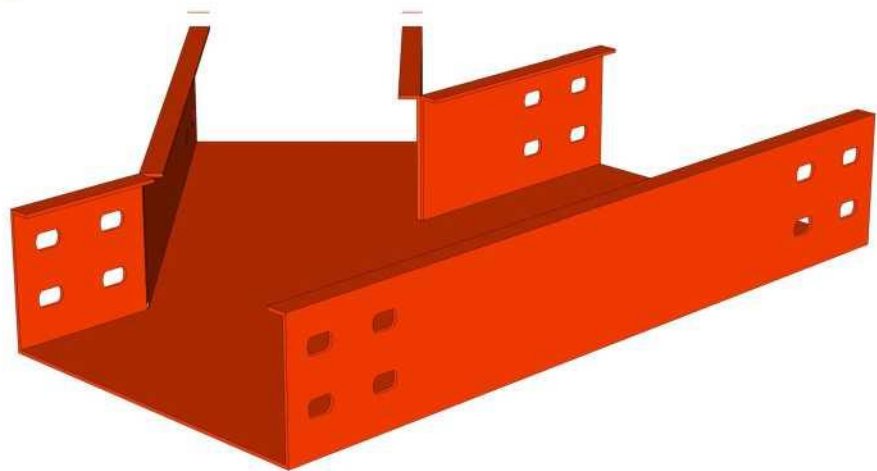

Chữ Y 45° trái