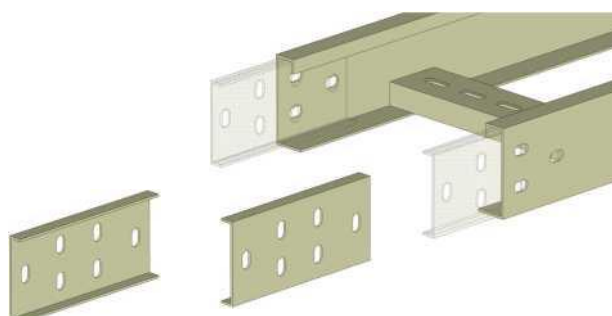

Lỗ nối dạng 2 (Theo yêu cầu)

Hole type 2 (On request)

Lỗ nối dạng 3 (Theo yêu cầu)

Hole type 3 (On request)

PHYSICAL SPECIFICATIONS

Physical	H (mm)	W (mm)	T (mm)
MC40x60x0.8	40	60	0.8
MC50x50x0.8	50	50	0.8
MC50x75x0.8	50	75	0.8
MC50x100x0.8	50	100	0.8
MC50x150x1.0	50	150	1.0
MC50x200x1.0	50	200	1.0
MC50x300x1.2	50	300	1.2
MC75x75x0.8	75	75	0.8
MC75x100x1.0	75	100	1.0
MC75x150x1.0	75	150	1.0
MC75x200x1.2	75	200	1.2
MC75x300x1.5	75	300	1.5
MC100x100x1.0	100	100	1.0
MC100x150x1.0	100	150	1.0
MC100x200x1.2	100	200	1.2
MC100x300x1.5	100	300	1.5
MC100x400x2.0	100	400	2.0
MC100x500x2.0	100	500	2.0
MC150x150x1.2	150	150	1.2
MC150x200x1.2	150	200	1.2
MC150x300x1.5	150	300	1.5
MC150x400x2.0	150	400	2.0
MC150x500x2.0	150	500	2.0

Nối giảm đều

Nối giảm bên phải

Nối giảm bên trái

Cable Tray

Lỗ nối dạng 1 (Mặc định)

Hole type 1 (Default)

Lỗ nối dạng 2 (Theo yêu cầu)

Hole type 2 (On request)

Lỗ nối dạng 3 (Theo yêu cầu)

Hole type 3 (On request)

PHYSICAL SPECIFICATIONS

Physical	H (mm)	W (mm)	T (mm)
TC50x100x1.0	50	100	1.0
TC50x150x1.0	50	150	1.0
TC50x200x1.2	50	200	1.2
TC50x300x1.2	50	300	1.2
TC75x150x1.2	75	150	1.2
TC75x200x1.2	75	200	1.2
TC75x300x1.5	75	300	1.5
TC100x200x1.2	100	200	1.2
TC100x300x1.5	100	300	1.5
TC100x400x2.0	100	400	2.0
TC100x500x2.0	100	500	2.0
TC100x600x2.0	100	600	2.0
TC100x700x2.5	100	700	2.5
TC100x800x2.5	100	800	2.5
TC100x900x3.0	100	900	3.0
TC100x1000x3.0	100	1000	3.0
TC100x1200x3.0	100	1200	3.0
TC150x200x1.2	150	200	1.2
TC150x300x1.5	150	300	1.5
TC150x400x2.0	150	400	2.0
TC150x500x2.0	150	500	2.0
TC150x600x2.0	150	600	2.0
TC150x700x2.5	150	700	2.5