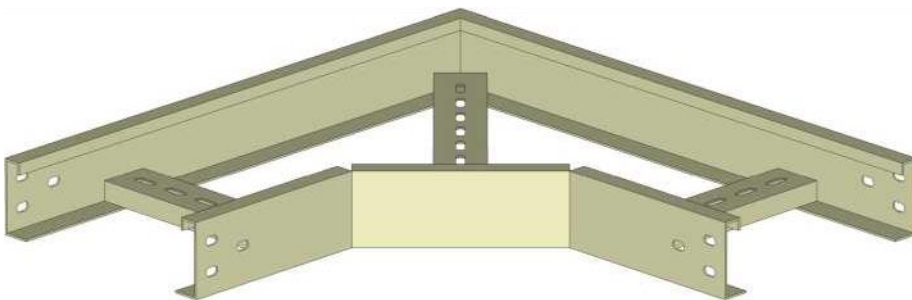

PHYSICAL SPECIFICATIONS

Physical	H (mm)	W (mm)	T (mm)
TC50x100x1.0	50	100	1.0
TC50x150x1.0	50	150	1.0
TC50x200x1.2	50	200	1.2
TC50x300x1.2	50	300	1.2
TC75x150x1.2	75	150	1.2
TC75x200x1.2	75	200	1.2
TC75x300x1.5	75	300	1.5
TC100x200x1.2	100	200	1.2
TC100x300x1.5	100	300	1.5
TC100x400x2.0	100	400	2.0
TC100x500x2.0	100	500	2.0
TC100x600x2.0	100	600	2.0
TC100x700x2.5	100	700	2.5
TC100x800x2.5	100	800	2.5
TC100x900x3.0	100	900	3.0
TC100x1000x3.0	100	1000	3.0
TC100x1200x3.0	100	1200	3.0
TC150x200x1.2	150	200	1.2
TC150x300x1.5	150	300	1.5
TC150x400x2.0	150	400	2.0
TC150x500x2.0	150	500	2.0
TC150x600x2.0	150	600	2.0
TC150x700x2.5	150	700	2.5

Co ngang