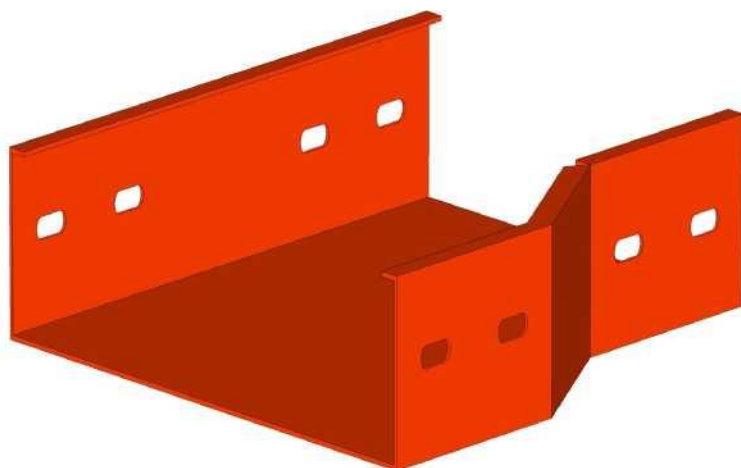

Besides, the shape of the cable tray ladder is quite simple and sturdy. So you can easily move it around the building. The included accessories are also quite diverse, easy to disassemble and assemble by hand, thus shortening construction time.

Nối giảm đều

Nối giảm bên phải

Nối giảm bên trái

Cable Tray

Lỗ nối dạng 1 (Mặc định)

Hole type 1 (Default)

Lỗ nối dạng 2 (Theo yêu cầu)

Hole type 2 (On request)