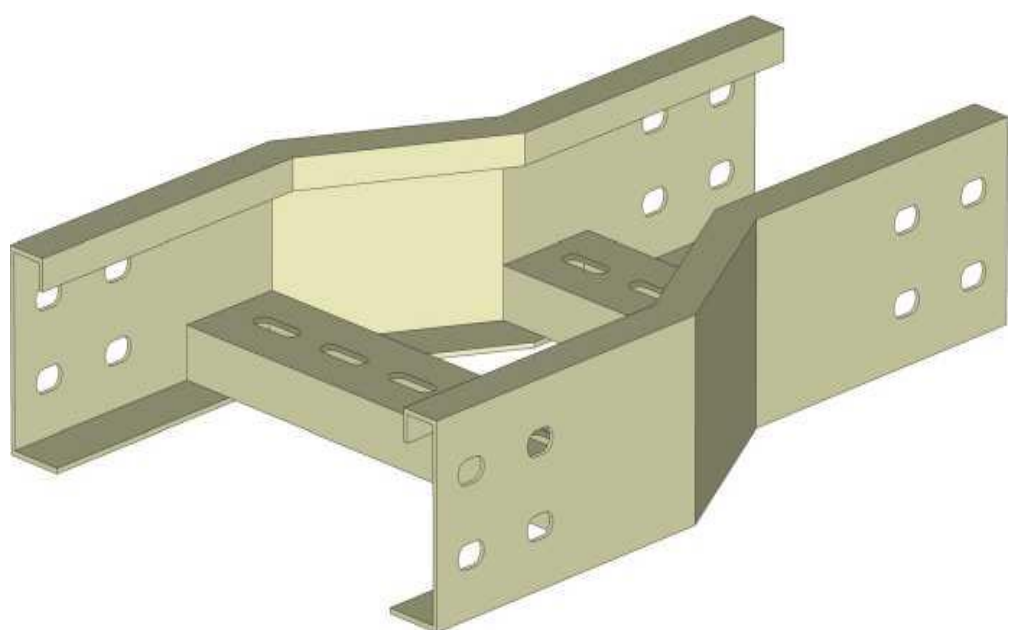

Nối giảm đều