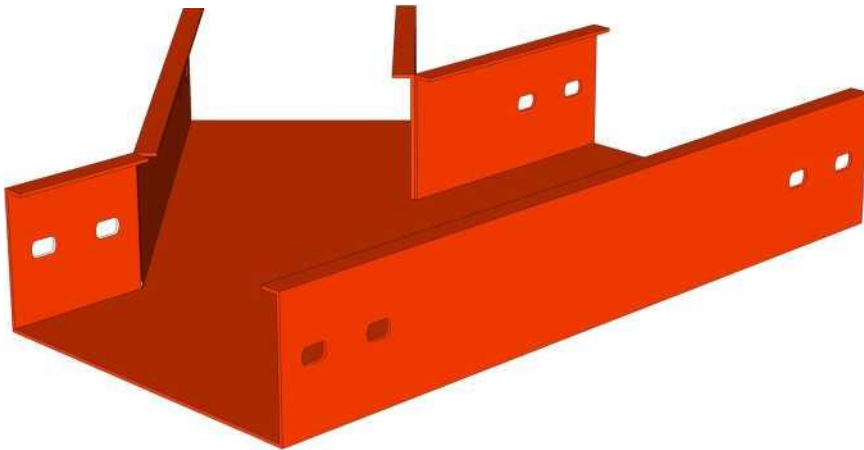

Chữ Y 45° trái