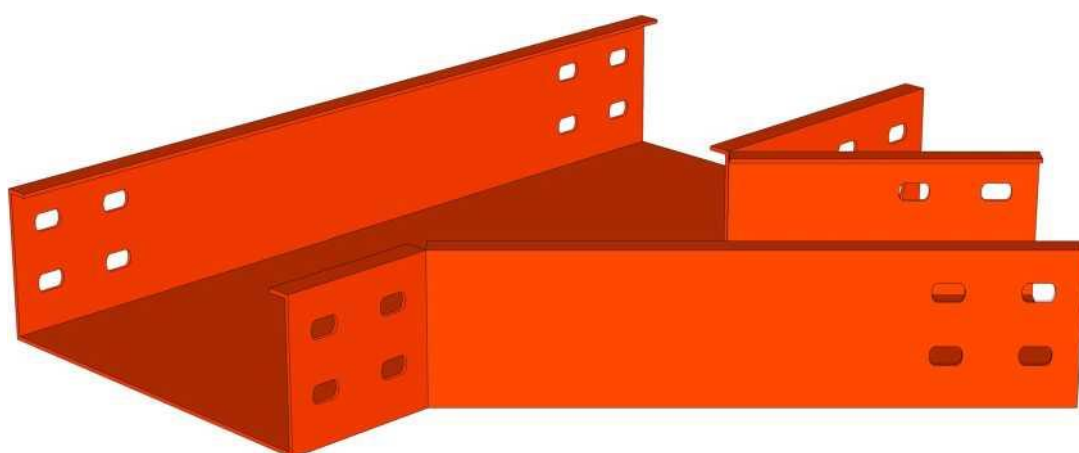

Chữ Y 45° phải