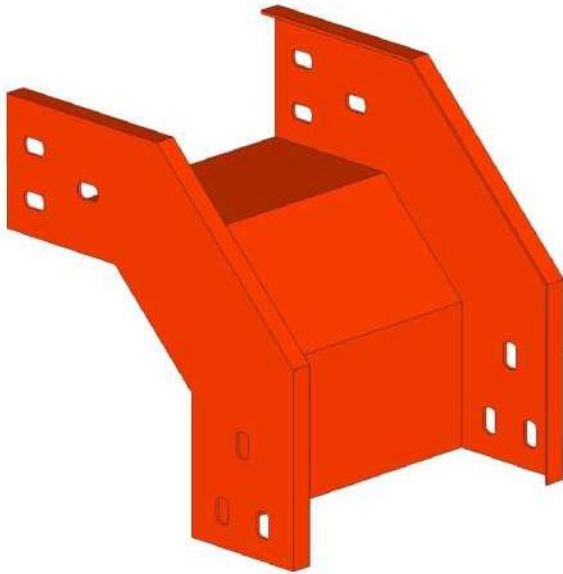

AIEMC Cable ladders and trays are devices used to support, arrange, and manage electrical wires, cables, network cables, signal cables, etc. of a project. This product provides safety for cables and people when operating, eliminating the risk of scratches or tearing of the cable cover, saving space, time and maintenance and installation costs.

Besides, the shape of the cable tray ladder is quite simple and sturdy. So you can easily move it around the building. The included accessories are also quite diverse, easy to disassemble and assemble by hand, thus shortening construction time.

Co ngang

Co ngang 45°

Co lên

Co xuống

Tê ngang

Chữ Y 45° phải

Chữ Y 45° trái

Ngã tư

Nối giảm đều

Nối giảm bên phải

Nối giảm bên trái

Cable Tray

Lỗ nối dạng 1 (Mặc định)

Hole type 1 (Default)

Lỗ nối dạng 2 (Theo yêu cầu)

Hole type 2 (On request)