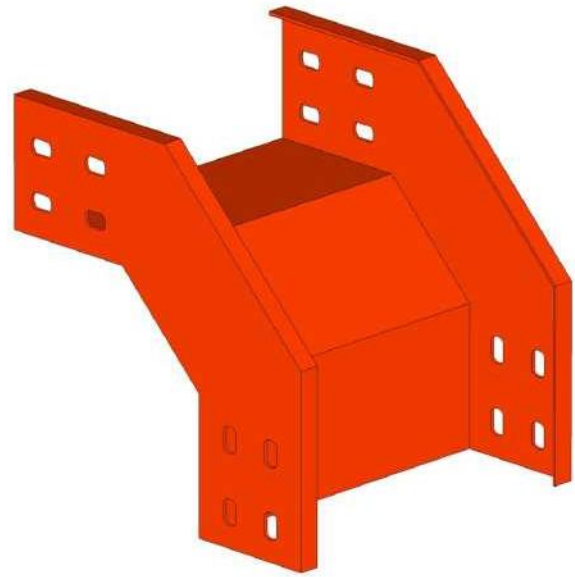

AIEMC Cable ladders and trays are devices used to support, arrange, and manage electrical wires, cables, network cables, signal cables, etc. of a project. This product provides safety for cables and people when operating, eliminating the risk of scratches or tearing of the cable cover, saving space, time and maintenance and installation costs.

Besides, the shape of the cable tray ladder is quite simple and sturdy. So you can easily move it around the building. The included accessories are also quite diverse, easy to disassemble and assemble by hand, thus shortening construction time.

Co ngang

Co ngang 45°

Co lên

Co xuống

Tê ngang

Chữ Y 45° phải

Chữ Y 45° trái

Ngã tư

Nối giảm đều

Nối giảm bên phải

Nối giảm bên trái

Cable Tray

Lỗ nối dạng 1 (Mặc định)

Hole type 1 (Default)

Lỗ nối dạng 2 (Theo yêu cầu)

Hole type 2 (On request)