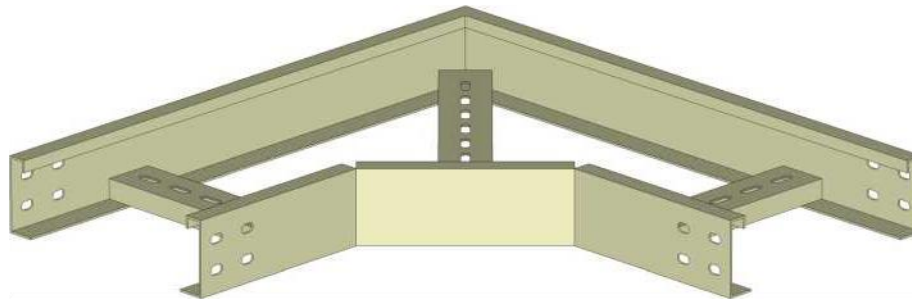

PHYSICAL SPECIFICATIONS

Physical	H (mm)	W (mm)	T (mm)
TC50x100x1.0	50	100	1.0
TC50x150x1.0	50	150	1.0
TC50x200x1.2	50	200	1.2
TC50x300x1.2	50	300	1.2
TC75x150x1.2	75	150	1.2
TC75x200x1.2	75	200	1.2
TC75x300x1.5	75	300	1.5
TC100x200x1.2	100	200	1.2
TC100x300x1.5	100	300	1.5
TC100x400x2.0	100	400	2.0
TC100x500x2.0	100	500	2.0
TC100x600x2.0	100	600	2.0
TC100x700x2.5	100	700	2.5
TC100x800x2.5	100	800	2.5
TC100x900x3.0	100	900	3.0
TC100x1000x3.0	100	1000	3.0
TC100x1200x3.0	100	1200	3.0
TC150x200x1.2	150	200	1.2
TC150x300x1.5	150	300	1.5
TC150x400x2.0	150	400	2.0
TC150x500x2.0	150	500	2.0
TC150x600x2.0	150	600	2.0
TC150x700x2.5	150	700	2.5

Co ngang