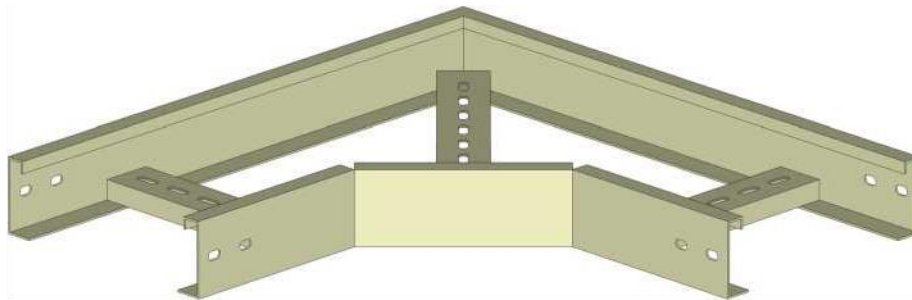

PHYSICAL SPECIFICATIONS

Physical	H (mm)	W (mm)	T (mm)
TC50x100x1.0	50	100	1.0
TC50x150x1.0	50	150	1.0
TC50x200x1.2	50	200	1.2
TC50x300x1.2	50	300	1.2
TC75x150x1.2	75	150	1.2
TC75x200x1.2	75	200	1.2
TC75x300x1.5	75	300	1.5
TC100x200x1.2	100	200	1.2
TC100x300x1.5	100	300	1.5
TC100x400x2.0	100	400	2.0
TC100x500x2.0	100	500	2.0
TC100x600x2.0	100	600	2.0
TC100x700x2.5	100	700	2.5
TC100x800x2.5	100	800	2.5
TC100x900x3.0	100	900	3.0
TC100x1000x3.0	100	1000	3.0
TC100x1200x3.0	100	1200	3.0
TC150x200x1.2	150	200	1.2
TC150x300x1.5	150	300	1.5
TC150x400x2.0	150	400	2.0
TC150x500x2.0	150	500	2.0
TC150x600x2.0	150	600	2.0
TC150x700x2.5	150	700	2.5

Co ngang