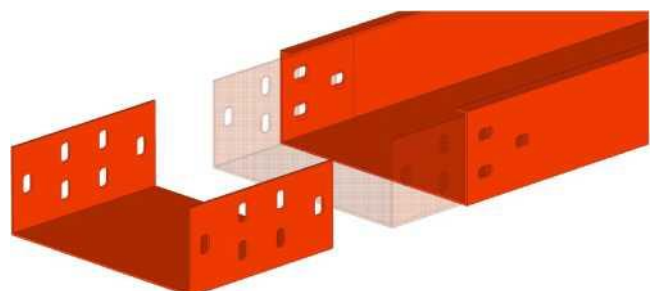

Besides, the shape of the cable tray ladder is quite simple and sturdy. So you can easily move it around the building. The included accessories are also quite diverse, easy to disassemble and assemble by hand, thus shortening construction time.

APPLICATIONS

- Máng cáp là hệ thống máng dẫn dùng cho việc lắp đặt dây cáp điện trong các nhà máy, chung cư, cao ốc...
- Trung tâm dữ liệu
- Hệ thống điều hòa

Cable Tray

Lỗ nối dạng 1 (Mặc định)

Hole type 1 (Default)

Lỗ nối dạng 2 (Theo yêu cầu)

Hole type 2 (On request)

Lỗ nối dạng 3 (Theo yêu cầu)

Hole type 3 (On request)

PHYSICAL SPECIFICATIONS

Physical	H (mm)	W (mm)	T (mm)
MC40x60x0.8	40	60	0.8
MC50x50x0.8	50	50	0.8
MC50x75x0.8	50	75	0.8
MC50x100x0.8	50	100	0.8
MC50x150x1.0	50	150	1.0
MC50x200x1.0	50	200	1.0
MC50x300x1.2	50	300	1.2
MC75x75x0.8	75	75	0.8
MC75x100x1.0	75	100	1.0
MC75x150x1.0	75	150	1.0
MC75x200x1.2	75	200	1.2
MC75x300x1.5	75	300	1.5
MC100x100x1.0	100	100	1.0
MC100x150x1.0	100	150	1.0
MC100x200x1.2	100	200	1.2
MC100x300x1.5	100	300	1.5
MC100x400x2.0	100	400	2.0
MC100x500x2.0	100	500	2.0
MC150x150x1.2	150	150	1.2
MC150x200x1.2	150	200	1.2
MC150x300x1.5	150	300	1.5
MC150x400x2.0	150	400	2.0
MC150x500x2.0	150	500	2.0

Nối giảm đều

Nối giảm bên phải

Nối giảm bên trái

Cable Tray

Lỗ nối dạng 1 (Mặc định)

Hole type 1 (Default)

Lỗ nối dạng 2 (Theo yêu cầu)

Hole type 2 (On request)