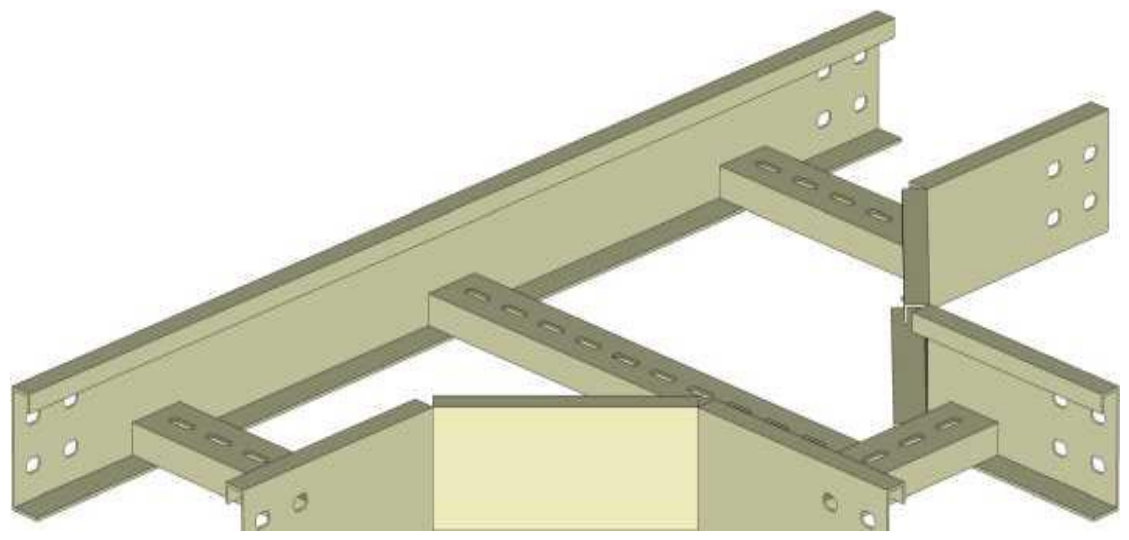

Besides, the shape of the cable tray ladder is quite simple and sturdy. So you can easily move it around the building. The included accessories are also quite diverse, easy to disassemble and assemble by hand, thus shortening construction time.

Nối giảm đều

Nối giảm bên phải

Nối giảm bên trái

Cable Tray

Lỗ nối dạng 1 (Mặc định)

Hole type 1 (Default)

Lỗ nối dạng 2 (Theo yêu cầu)

Hole type 2 (On request)

Lỗ nối dạng 3 (Theo yêu cầu)

Hole type 3 (On request)

PHYSICAL SPECIFICATIONS

Physical	H (mm)	W (mm)	T (mm)
TC50x100x1.0	50	100	1.0
TC50x150x1.0	50	150	1.0
TC50x200x1.2	50	200	1.2
TC50x300x1.2	50	300	1.2
TC75x150x1.2	75	150	1.2
TC75x200x1.2	75	200	1.2
TC75x300x1.5	75	300	1.5
TC100x200x1.2	100	200	1.2
TC100x300x1.5	100	300	1.5
TC100x400x2.0	100	400	2.0
TC100x500x2.0	100	500	2.0
TC100x600x2.0	100	600	2.0
TC100x700x2.5	100	700	2.5
TC100x800x2.5	100	800	2.5
TC100x900x3.0	100	900	3.0
TC100x1000x3.0	100	1000	3.0
TC100x1200x3.0	100	1200	3.0
TC150x200x1.2	150	200	1.2
TC150x300x1.5	150	300	1.5
TC150x400x2.0	150	400	2.0
TC150x500x2.0	150	500	2.0
TC150x600x2.0	150	600	2.0
TC150x700x2.5	150	700	2.5

Co ngang

Co ngang 45°

Co lôn

Co xuống

Tê ngang

Tê xuống

Ngã tư

Nối giảm đều