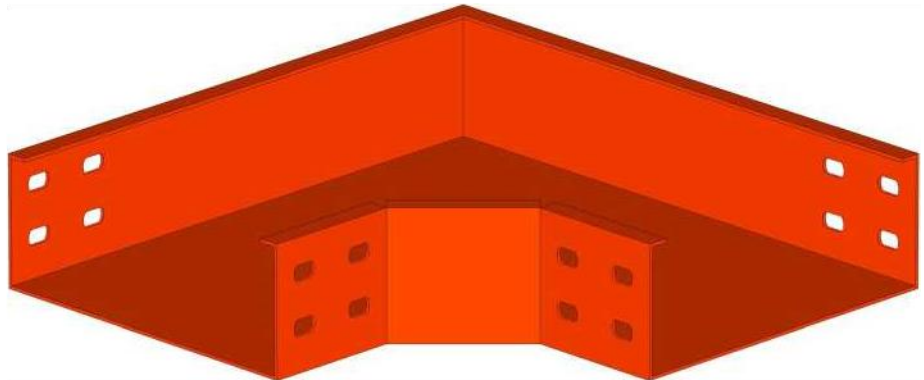

PHYSICAL SPECIFICATIONS

Physical	H (mm)	W (mm)	T (mm)
MC40x60x0.8	40	60	0.8
MC50x50x0.8	50	50	0.8
MC50x75x0.8	50	75	0.8
MC50x100x0.8	50	100	0.8
MC50x150x1.0	50	150	1.0
MC50x200x1.0	50	200	1.0
MC50x300x1.2	50	300	1.2
MC75x75x0.8	75	75	0.8
MC75x100x1.0	75	100	1.0
MC75x150x1.0	75	150	1.0
MC75x200x1.2	75	200	1.2
MC75x300x1.5	75	300	1.5
MC100x100x1.0	100	100	1.0
MC100x150x1.0	100	150	1.0
MC100x200x1.2	100	200	1.2
MC100x300x1.5	100	300	1.5
MC100x400x2.0	100	400	2.0
MC100x500x2.0	100	500	2.0
MC150x150x1.2	150	150	1.2
MC150x200x1.2	150	200	1.2
MC150x300x1.5	150	300	1.5
MC150x400x2.0	150	400	2.0
MC150x500x2.0	150	500	2.0

Co ngang