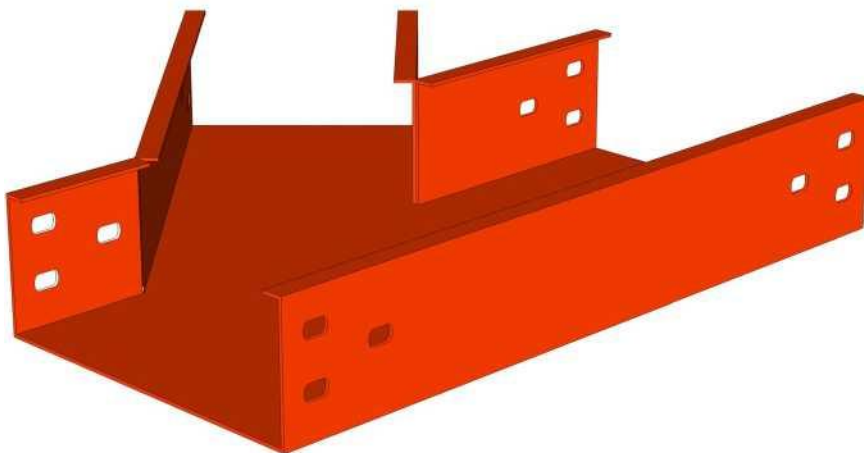

Chữ Y 45° trái