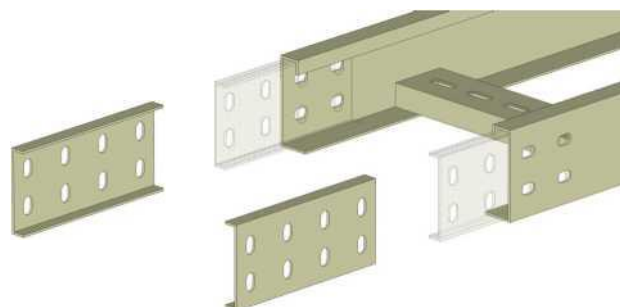

Lỗ nối dạng 2 (Theo yêu cầu)

Hole type 2 (On request)

Lỗ nối dạng 3 (Theo yêu cầu)

Hole type 3 (On request)

PHYSICAL SPECIFICATIONS

Physical	H (mm)	W (mm)	T (mm)
MC40x60x0.8	40	60	0.8
MC50x50x0.8	50	50	0.8
MC50x75x0.8	50	75	0.8
MC50x100x0.8	50	100	0.8
MC50x150x1.0	50	150	1.0
MC50x200x1.0	50	200	1.0
MC50x300x1.2	50	300	1.2
MC75x75x0.8	75	75	0.8
MC75x100x1.0	75	100	1.0
MC75x150x1.0	75	150	1.0
MC75x200x1.2	75	200	1.2
MC75x300x1.5	75	300	1.5
MC100x100x1.0	100	100	1.0
MC100x150x1.0	100	150	1.0
MC100x200x1.2	100	200	1.2
MC100x300x1.5	100	300	1.5
MC100x400x2.0	100	400	2.0
MC100x500x2.0	100	500	2.0
MC150x150x1.2	150	150	1.2
MC150x200x1.2	150	200	1.2
MC150x300x1.5	150	300	1.5
MC150x400x2.0	150	400	2.0
MC150x500x2.0	150	500	2.0

Nối giảm đều

Nối giảm bên phải

Nối giảm bên trái

Cable Tray

Lỗ nối dạng 1 (Mặc định)

Hole type 1 (Default)

Lỗ nối dạng 2 (Theo yêu cầu)

Hole type 2 (On request)

Lỗ nối dạng 3 (Theo yêu cầu)

Hole type 3 (On request)

PHYSICAL SPECIFICATIONS

Physical	H (mm)	W (mm)	T (mm)
TC50x100x1.0	50	100	1.0
TC50x150x1.0	50	150	1.0
TC50x200x1.2	50	200	1.2
TC50x300x1.2	50	300	1.2
TC75x150x1.2	75	150	1.2
TC75x200x1.2	75	200	1.2
TC75x300x1.5	75	300	1.5
TC100x200x1.2	100	200	1.2
TC100x300x1.5	100	300	1.5
TC100x400x2.0	100	400	2.0
TC100x500x2.0	100	500	2.0
TC100x600x2.0	100	600	2.0
TC100x700x2.5	100	700	2.5
TC100x800x2.5	100	800	2.5
TC100x900x3.0	100	900	3.0
TC100x1000x3.0	100	1000	3.0
TC100x1200x3.0	100	1200	3.0
TC150x200x1.2	150	200	1.2
TC150x300x1.5	150	300	1.5
TC150x400x2.0	150	400	2.0
TC150x500x2.0	150	500	2.0
TC150x600x2.0	150	600	2.0
TC150x700x2.5	150	700	2.5