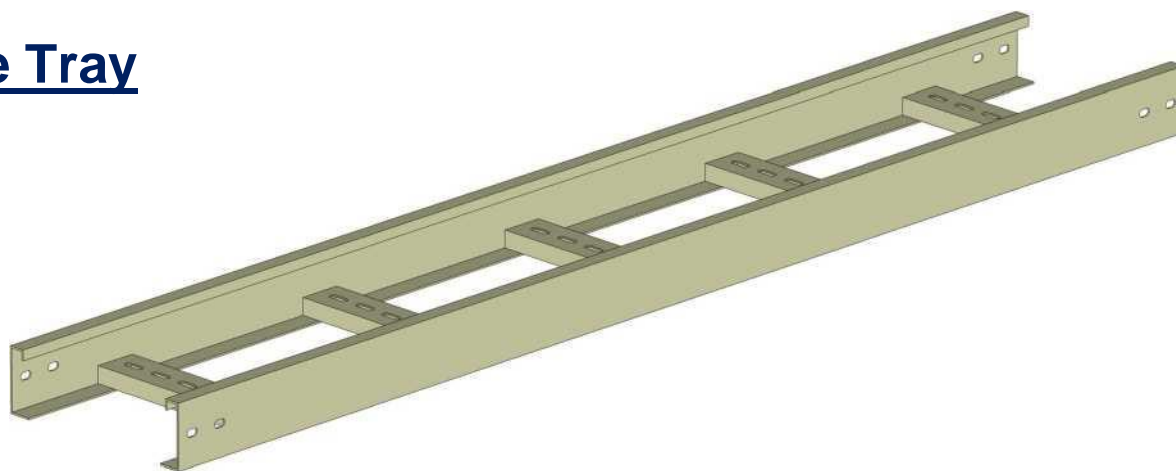

Nối giảm đều

Nối giảm bên phải

Nối giảm bên trái

Cable Tray

Lỗ nối dạng 1 (Mặc định)

Hole type 1 (Default)

Lỗ nối dạng 2 (Theo yêu cầu)

Hole type 2 (On request)

Lỗ nối dạng 3 (Theo yêu cầu)

Hole type 3 (On request)

PHYSICAL SPECIFICATIONS

Physical	H (mm)	W (mm)	T (mm)
TC50x100x1.0	50	100	1.0
TC50x150x1.0	50	150	1.0
TC50x200x1.2	50	200	1.2
TC50x300x1.2	50	300	1.2
TC75x150x1.2	75	150	1.2
TC75x200x1.2	75	200	1.2
TC75x300x1.5	75	300	1.5
TC100x200x1.2	100	200	1.2
TC100x300x1.5	100	300	1.5
TC100x400x2.0	100	400	2.0
TC100x500x2.0	100	500	2.0
TC100x600x2.0	100	600	2.0
TC100x700x2.5	100	700	2.5
TC100x800x2.5	100	800	2.5
TC100x900x3.0	100	900	3.0
TC100x1000x3.0	100	1000	3.0
TC100x1200x3.0	100	1200	3.0
TC150x200x1.2	150	200	1.2
TC150x300x1.5	150	300	1.5
TC150x400x2.0	150	400	2.0
TC150x500x2.0	150	500	2.0
TC150x600x2.0	150	600	2.0
TC150x700x2.5	150	700	2.5