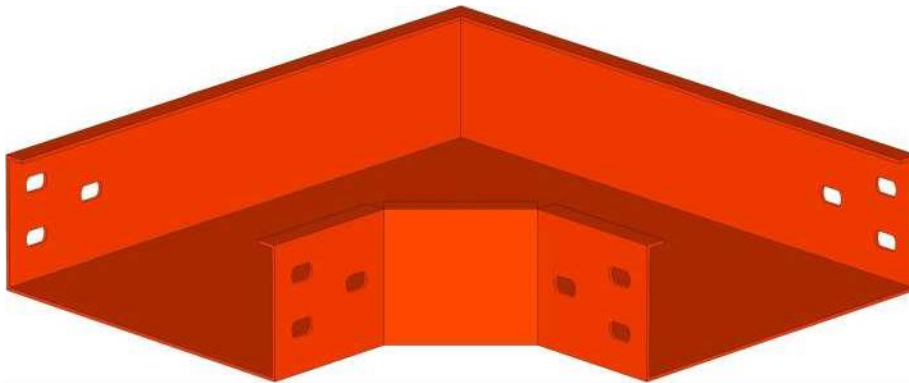

PHYSICAL SPECIFICATIONS

Physical	H (mm)	W (mm)	T (mm)
MC40x60x0.8	40	60	0.8
MC50x50x0.8	50	50	0.8
MC50x75x0.8	50	75	0.8
MC50x100x0.8	50	100	0.8
MC50x150x1.0	50	150	1.0
MC50x200x1.0	50	200	1.0
MC50x300x1.2	50	300	1.2
MC75x75x0.8	75	75	0.8
MC75x100x1.0	75	100	1.0
MC75x150x1.0	75	150	1.0
MC75x200x1.2	75	200	1.2
MC75x300x1.5	75	300	1.5
MC100x100x1.0	100	100	1.0
MC100x150x1.0	100	150	1.0
MC100x200x1.2	100	200	1.2
MC100x300x1.5	100	300	1.5
MC100x400x2.0	100	400	2.0
MC100x500x2.0	100	500	2.0
MC150x150x1.2	150	150	1.2
MC150x200x1.2	150	200	1.2
MC150x300x1.5	150	300	1.5
MC150x400x2.0	150	400	2.0
MC150x500x2.0	150	500	2.0

Co ngang