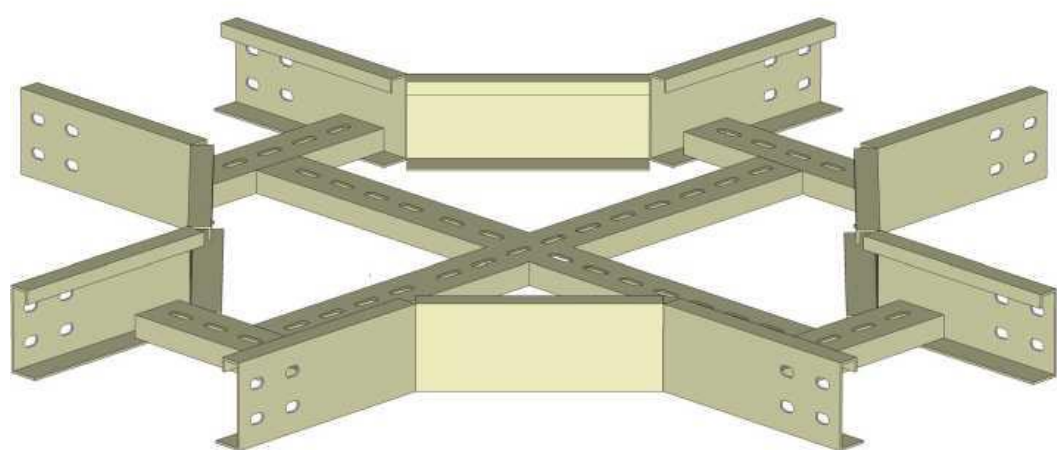

Besides, the shape of the cable tray ladder is quite simple and sturdy. So you can easily move it around the building. The included accessories are also quite diverse, easy to disassemble and assemble by hand, thus shortening construction time.

Nối giảm đều

Nối giảm bên phải

Nối giảm bên trái

Cable Tray

Lỗ nối dạng 1 (Mặc định)

Hole type 1 (Default)

Lỗ nối dạng 2 (Theo yêu cầu)

Hole type 2 (On request)

Lỗ nối dạng 3 (Theo yêu cầu)

Hole type 3 (On request)

PHYSICAL SPECIFICATIONS

Physical	H (mm)	W (mm)	T (mm)
TC50x100x1.0	50	100	1.0
TC50x150x1.0	50	150	1.0
TC50x200x1.2	50	200	1.2
TC50x300x1.2	50	300	1.2
TC75x150x1.2	75	150	1.2
TC75x200x1.2	75	200	1.2
TC75x300x1.5	75	300	1.5
TC100x200x1.2	100	200	1.2
TC100x300x1.5	100	300	1.5
TC100x400x2.0	100	400	2.0
TC100x500x2.0	100	500	2.0
TC100x600x2.0	100	600	2.0
TC100x700x2.5	100	700	2.5
TC100x800x2.5	100	800	2.5
TC100x900x3.0	100	900	3.0
TC100x1000x3.0	100	1000	3.0
TC100x1200x3.0	100	1200	3.0
TC150x200x1.2	150	200	1.2
TC150x300x1.5	150	300	1.5
TC150x400x2.0	150	400	2.0
TC150x500x2.0	150	500	2.0
TC150x600x2.0	150	600	2.0
TC150x700x2.5	150	700	2.5

Co ngang

Co ngang 45°

Co lôn

Co xuống

Tê ngang

Tê xuống

Ngã tư

Nối giảm đều