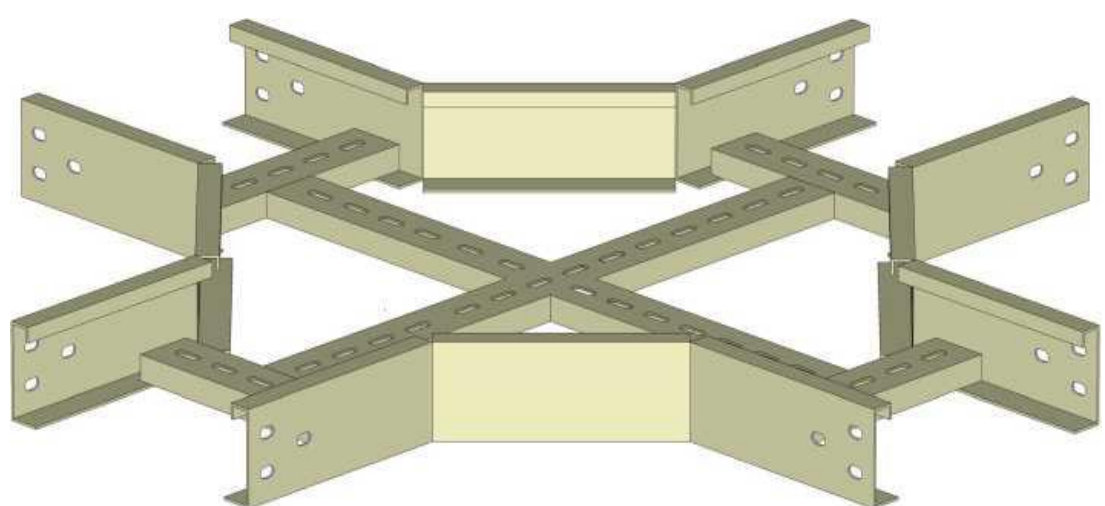

Besides, the shape of the cable tray ladder is quite simple and sturdy. So you can easily move it around the building. The included accessories are also quite diverse, easy to disassemble and assemble by hand, thus shortening construction time.

Nối giảm đều

Nối giảm bên phải

Nối giảm bên trái

Cable Tray

Lỗ nối dạng 1 (Mặc định)

Hole type 1 (Default)

Lỗ nối dạng 2 (Theo yêu cầu)

Hole type 2 (On request)

Lỗ nối dạng 3 (Theo yêu cầu)

Hole type 3 (On request)

PHYSICAL SPECIFICATIONS

Physical	H (mm)	W (mm)	T (mm)
TC50x100x1.0	50	100	1.0
TC50x150x1.0	50	150	1.0
TC50x200x1.2	50	200	1.2
TC50x300x1.2	50	300	1.2
TC75x150x1.2	75	150	1.2
TC75x200x1.2	75	200	1.2
TC75x300x1.5	75	300	1.5
TC100x200x1.2	100	200	1.2
TC100x300x1.5	100	300	1.5
TC100x400x2.0	100	400	2.0
TC100x500x2.0	100	500	2.0
TC100x600x2.0	100	600	2.0
TC100x700x2.5	100	700	2.5
TC100x800x2.5	100	800	2.5
TC100x900x3.0	100	900	3.0
TC100x1000x3.0	100	1000	3.0
TC100x1200x3.0	100	1200	3.0
TC150x200x1.2	150	200	1.2
TC150x300x1.5	150	300	1.5
TC150x400x2.0	150	400	2.0
TC150x500x2.0	150	500	2.0
TC150x600x2.0	150	600	2.0
TC150x700x2.5	150	700	2.5

Co ngang

Co ngang 45°

Co lôn

Co xuống

Tê ngang

Tê xuống

Ngã tư

Nối giảm đều