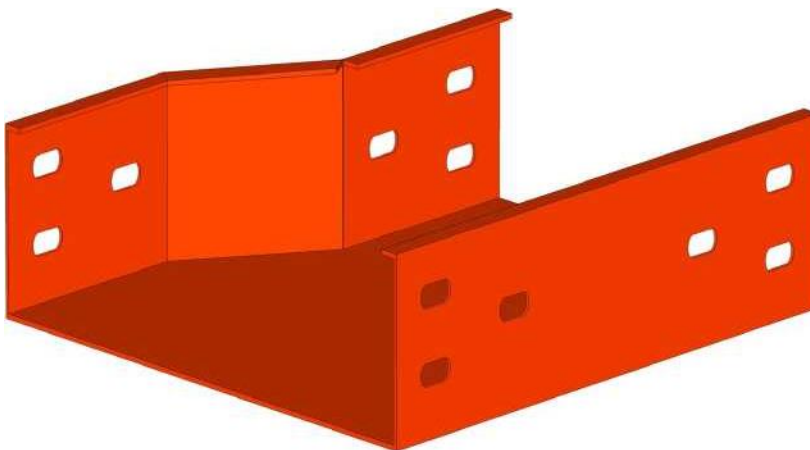

AIEMC Cable ladders and trays are devices used to support, arrange, and manage electrical wires, cables, network cables, signal cables, etc. of a project. This product provides safety for cables and people when operating, eliminating the risk of scratches or tearing of the cable cover, saving space, time and maintenance and installation costs.

Besides, the shape of the cable tray ladder is quite simple and sturdy. So you can easily move it around the building. The included accessories are also quite diverse, easy to disassemble and assemble by hand, thus shortening construction time.

Nối giảm đều

Nối giảm bên phải

Nối giảm bên trái

Cable Tray

Lỗ nối dạng 1 (Mặc định)

Hole type 1 (Default)

Lỗ nối dạng 2 (Theo yêu cầu)

Hole type 2 (On request)